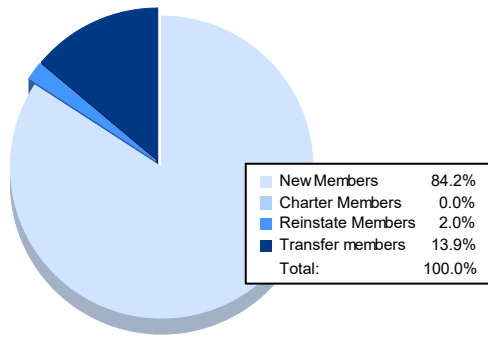

Year	New Clubs	Dropped Clubs	Gain/ Loss Clubs	New Members	Charter Members	Reinstate Members	Transfer Members	Total Member Added	Total Members Dropped	Gain/ Loss Members
2016-2017	1	0	1	175	26	10	18	229	249	-20
2017-2018	1	0	1	146	26	6	17	195	186	9
2018-2019	0	0	0	112	3	3	19	137	229	-92
2019-2020	1	1	0	107	48	3	7	165	184	-19
2020-2021	0	1	-1	85	0	2	14	101	125	-24
<b>Average</b>	<b>1</b>	<b>0</b>	<b>0</b>	<b>125</b>	<b>21</b>	<b>5</b>	<b>15</b>	<b>165</b>	<b>195</b>	<b>-29</b>

### Membership Composition June 2021 Cumulative