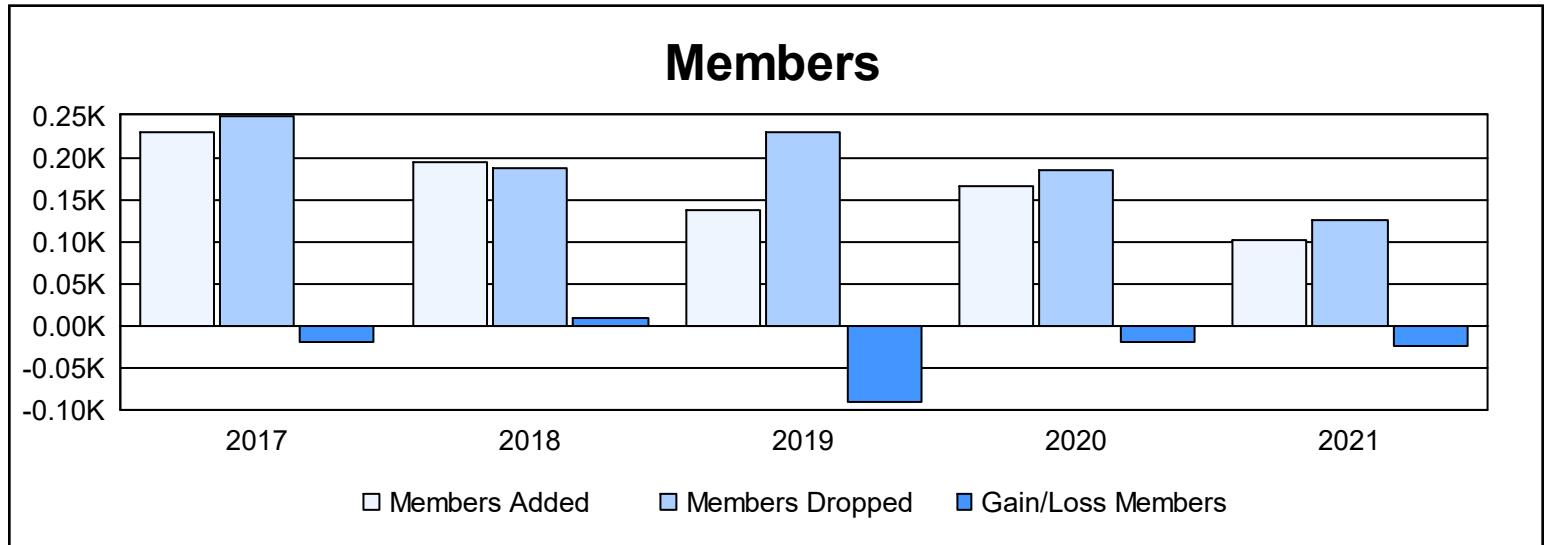

Year	New Clubs	Dropped Clubs	Gain/ Loss Clubs	New Members	Charter Members	Reinstate Members	Transfer Members	Total Member Added	Total Members Dropped	Gain/ Loss Members
2016-2017	1	0	1	175	26	10	18	229	249	-20
2017-2018	1	0	1	146	26	6	17	195	186	9
2018-2019	0	0	0	112	3	3	19	137	229	-92
2019-2020	1	1	0	107	48	3	7	165	184	-19
2020-2021	0	1	-1	85	0	2	14	101	125	-24
<b>Average</b>	<b>1</b>	<b>0</b>	<b>0</b>	<b>125</b>	<b>21</b>	<b>5</b>	<b>15</b>	<b>165</b>	<b>195</b>	<b>-29</b>

### Membership Composition June 2021 Cumulative