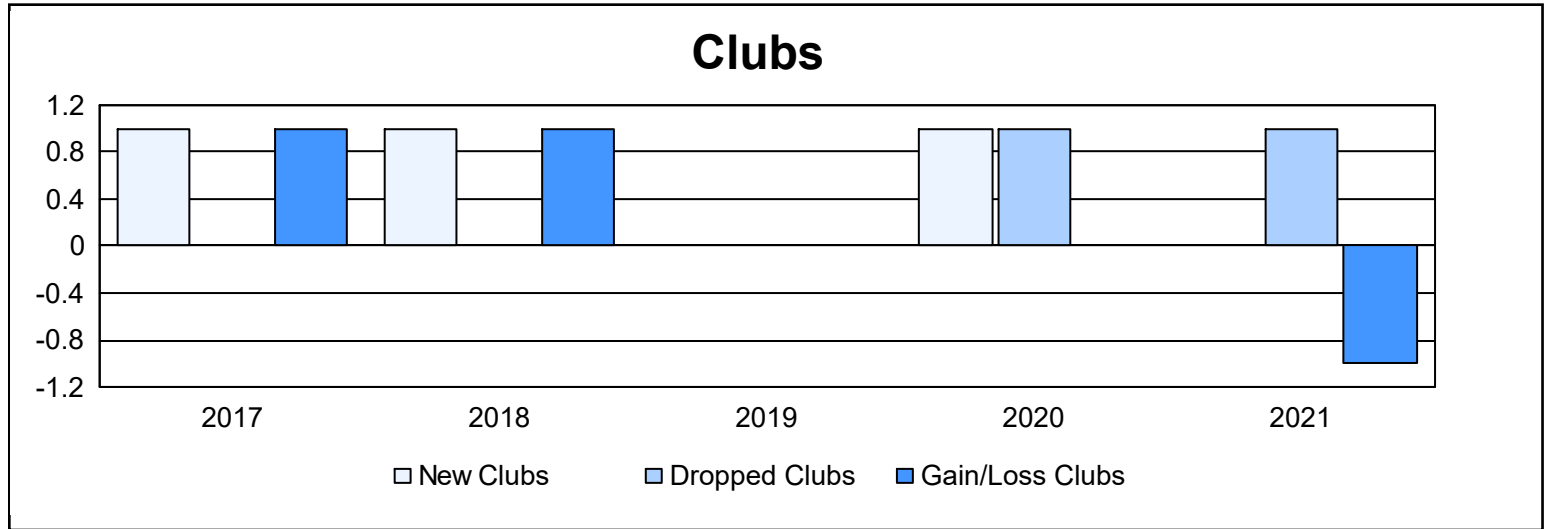

Year	New Clubs	Dropped Clubs	Gain/ Loss Clubs	New Members	Charter Members	Reinstate Members	Transfer Members	Total Member Added	Total Members Dropped	Gain/ Loss Members
2016-2017	1	0	1	175	26	10	18	229	249	-20
2017-2018	1	0	1	146	26	6	17	195	186	9
2018-2019	0	0	0	112	3	3	19	137	229	-92
2019-2020	1	1	0	107	48	3	7	165	184	-19
2020-2021	0	1	-1	85	0	2	14	101	125	-24
<b>Average</b>	<b>1</b>	<b>0</b>	<b>0</b>	<b>125</b>	<b>21</b>	<b>5</b>	<b>15</b>	<b>165</b>	<b>195</b>	<b>-29</b>

### Membership Composition June 2021 Cumulative